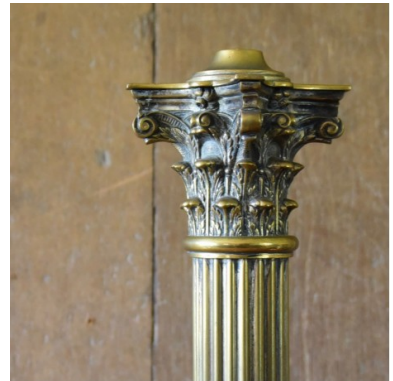

ANTIQUES

ALEXANDER von WESTENHOLZ

## Large Brass Column Lamp

Large, (Heavy!), solid, brass 19thC column lamp with corinthian capital.

17cm square x 61cm high

£875.00