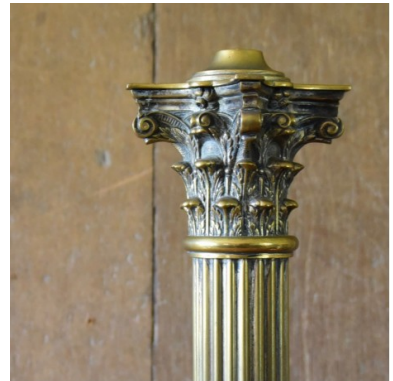

ANTIQUES
ALEXANDER von WESTENHOLZ

Large Brass Column Lamp

Large, (Heavy!), solid, brass 19thC column lamp with corinthian capital.

17cm square x 61cm high

£875.00